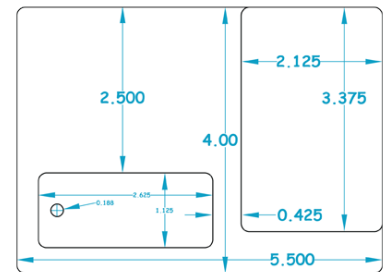

Artwork Specifications

4.25 x 6.25 Card Mailer
Detachable 3.375 x 2.124 Card
30 mil Thickness

4.25 x 5.625 Card Mailer
Detachable 3.375 x 2.124 Card
and 2 Detachable 2x 1 Key Tags
30 mil Thickness

8.5 x 5.5 Jumbo Card Mailer
Detachable 3.375 x 2.214 Card
30 mil Thickness

4 x 5.5 Card Mailer
Detachable 3.375 x 2.125
Card and 2.625x 1.125 Key Tag
30 mil Thickness

Over 50,000 Combinations Available!