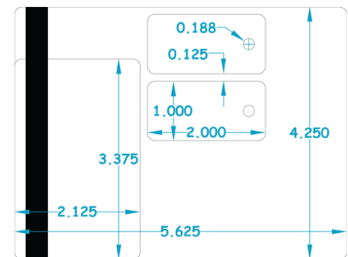

Artwork Specifications

4.25 x 6.25 Card Mailer
Detachable 3.375 x 2.124 Card
30 mil Thickness

4.25 x 5.625 Card Mailer
Detachable 3.375 x 2.124 Card
and 2 Detachable 2x 1 Key Tags
30 mil Thickness

8.5 x 5.5 Jumbo Card Mailer
Detachable 3.375 x 2.214 Card
30 mil Thickness

4 x 5.5 Card Mailer
Detachable 3.375 x 2.125
Card and 2.625x 1.125 Key Tag
30 mil Thickness

Over 50,000 Combinations Available!