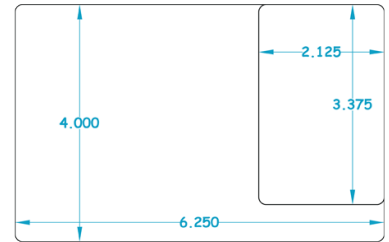

Artwork Specifications

4.25 x 6.25 Card Mailer
Detachable 3.375 x 2.124 Card
30 mil Thickness

4.25 x 5.625 Card Mailer
Detachable 3.375 x 2.124 Card
and 2 Detachable 2x 1 Key Tags
30 mil Thickness

8.5 x 5.5 Jumbo Card Mailer
Detachable 3.375 x 2.214 Card
30 mil Thickness

4 x 5.5 Card Mailer
Detachable 3.375 x 2.125
Card and 2.625x 1.125 Key Tag
30 mil Thickness

Over 50,000 Combinations Available!