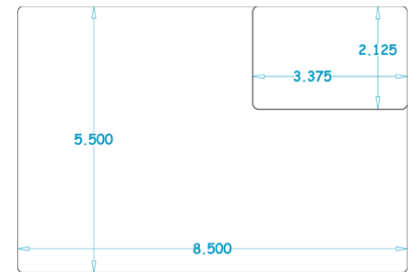

Artwork Specifications

4.25 x 6.25 Card Mailer
Detachable 3.375 x 2.124 Card
30 mil Thickness

4.25 x 5.625 Card Mailer
Detachable 3.375 x 2.124 Card
and 2 Detachable 2x 1 Key Tags
30 mil Thickness

8.5 x 5.5 Jumbo Card Mailer
Detachable 3.375 x 2.214 Card
30 mil Thickness

4 x 5.5 Card Mailer
Detachable 3.375 x 2.125
Card and 2.625x 1.125 Key Tag
30 mil Thickness

Over 50,000 Combinations Available!